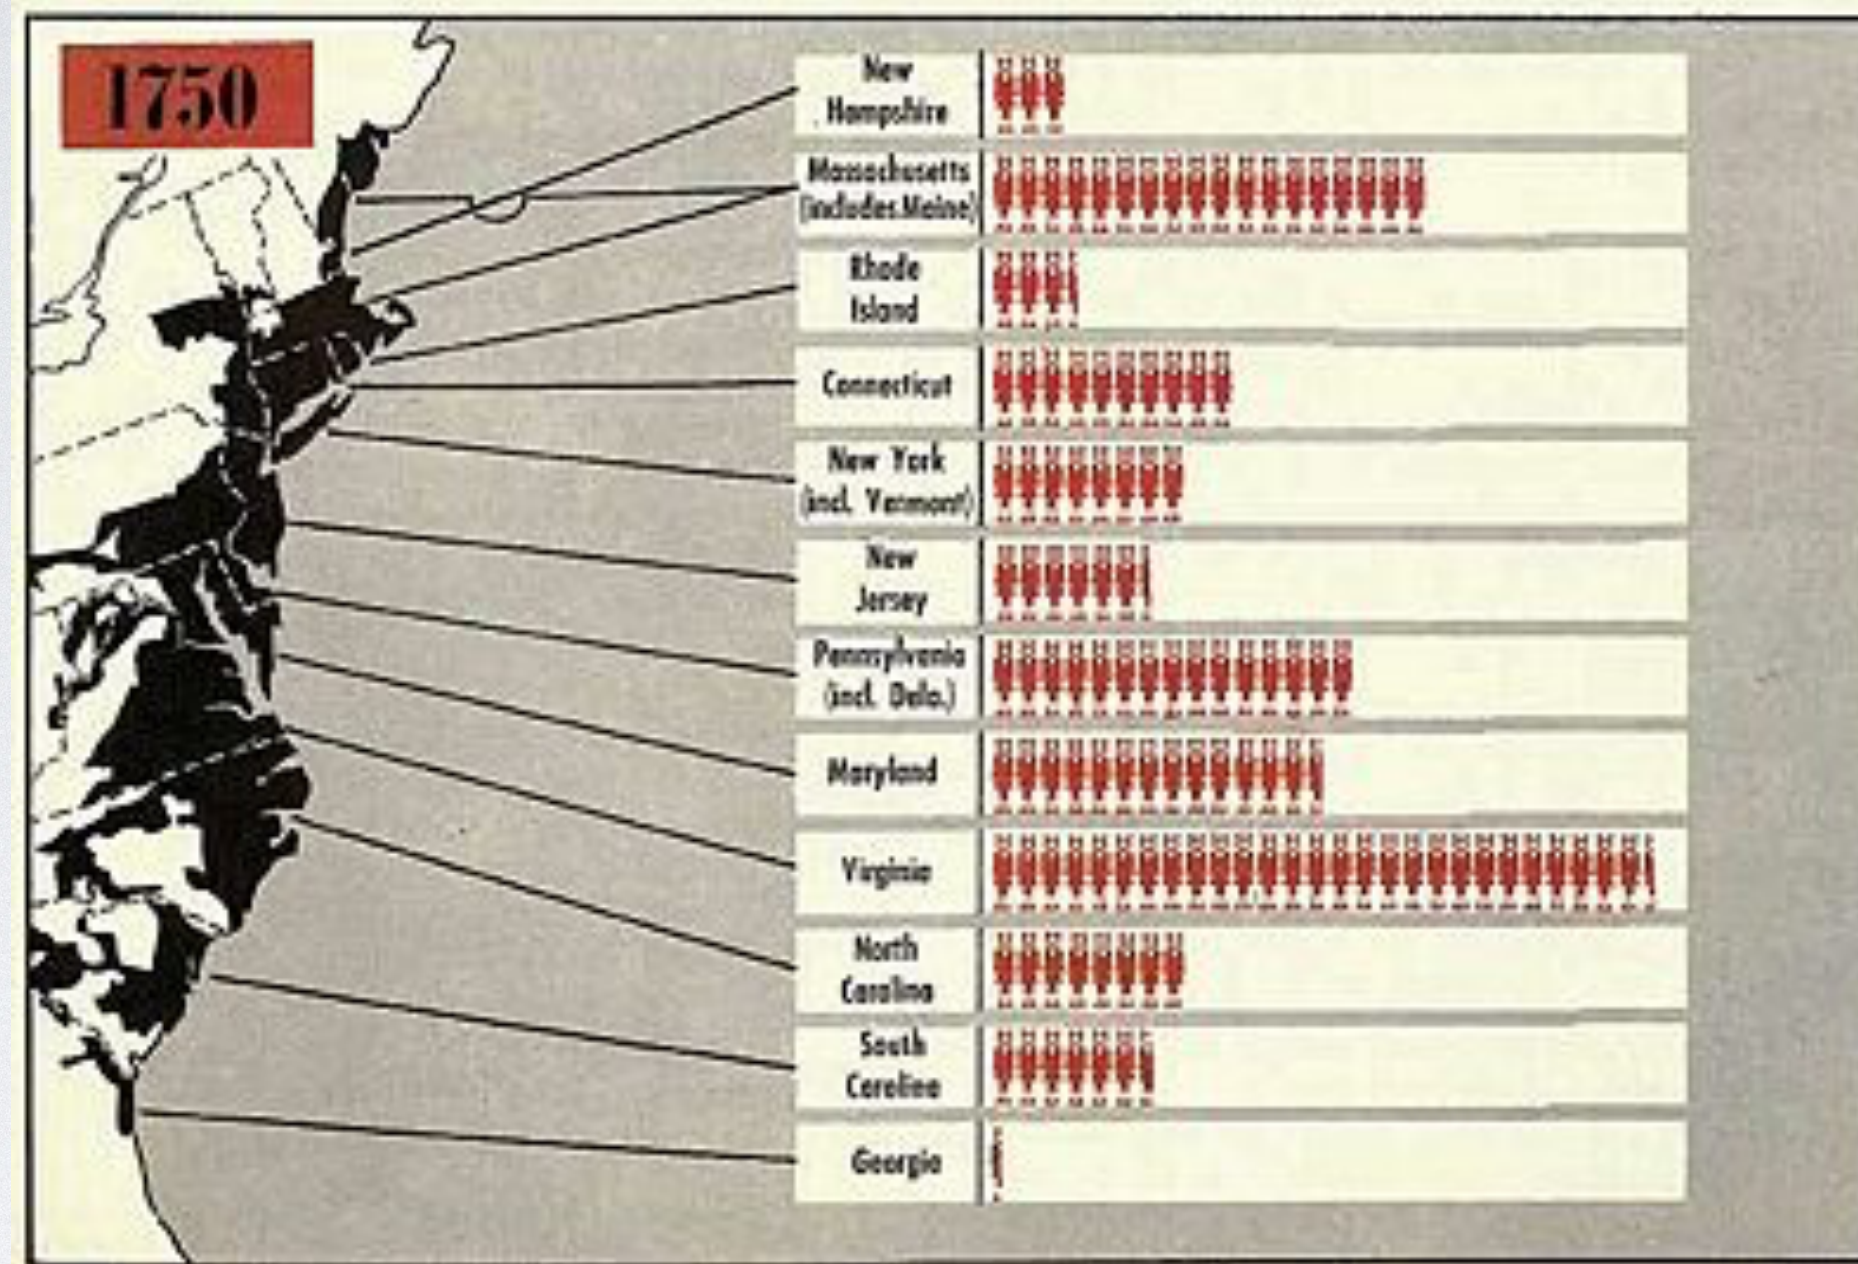

The Great Awakening

RELIGIOUS
REBIRTH

JONATHAN EDWARDS

- “Fire and brimstone” preacher
- Used fear to intimidate
- Promised salvation to those who did as they were told

GEORGE WHITEFIELD

- Supported the belief that all people were good
- Emphasized spiritual equality