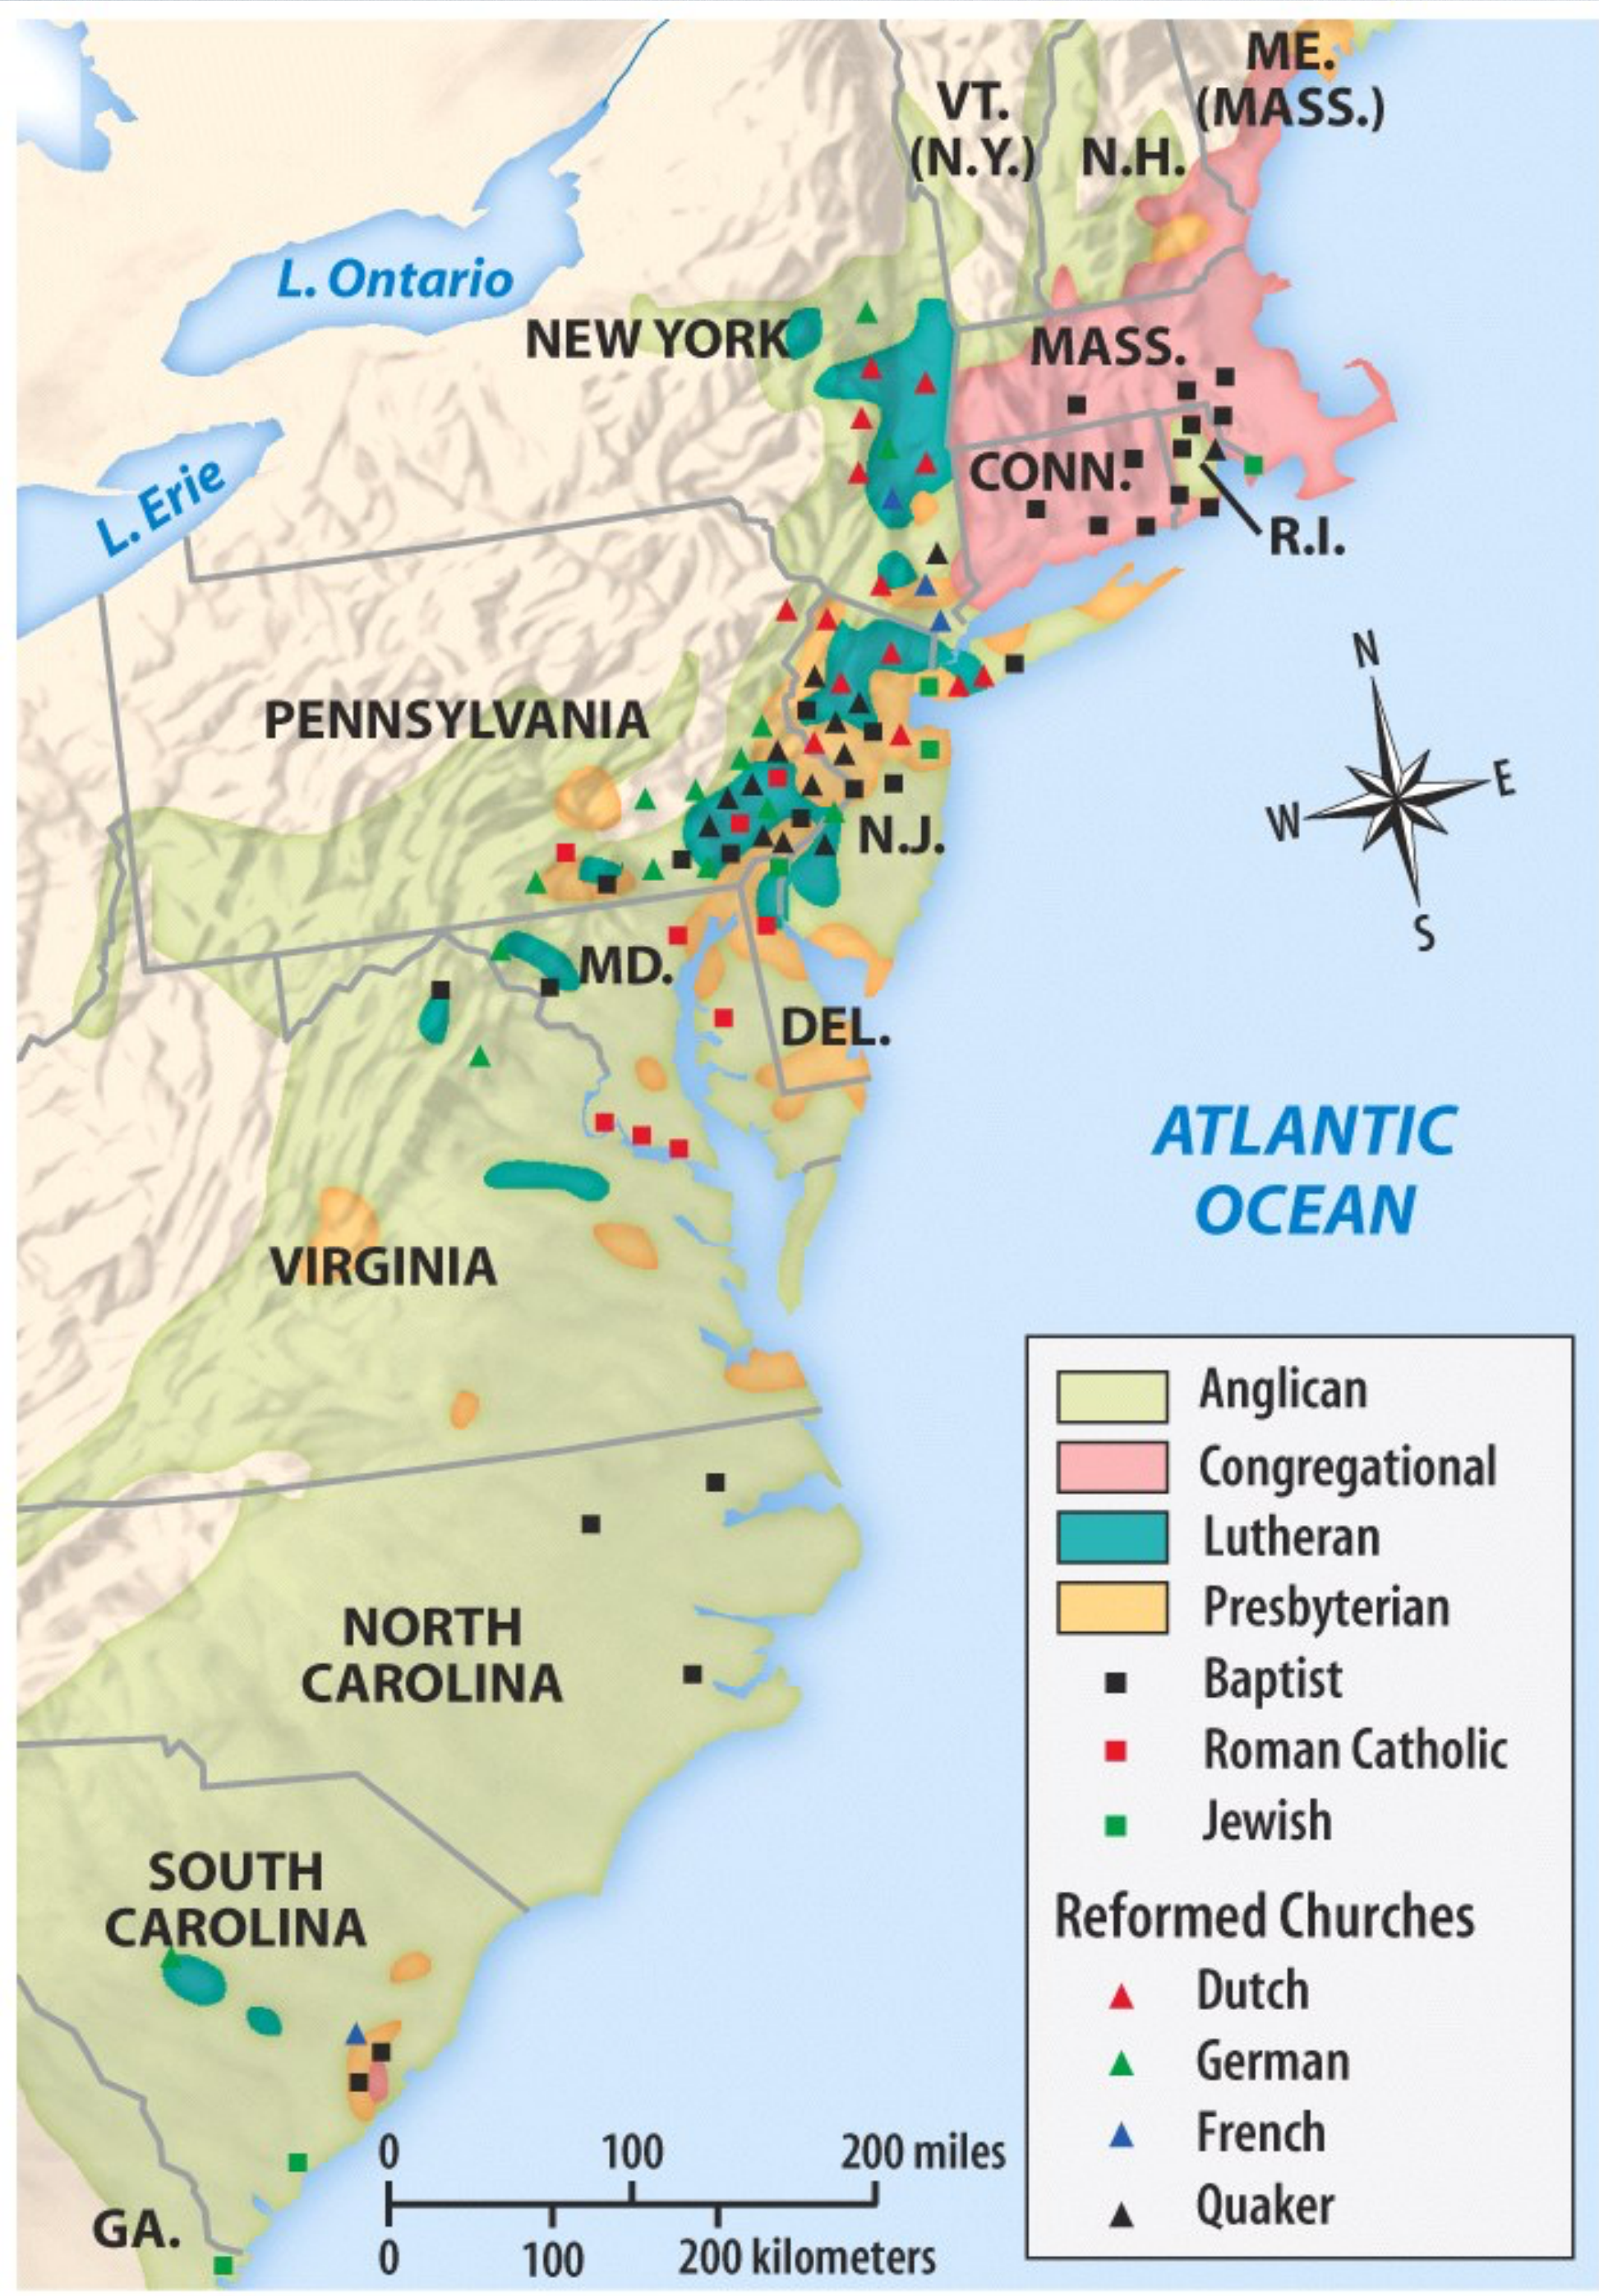

The Great Awakening

The Great Awakening

RELIGIOUS
REBIRTH

The Great Awakening

RELIGIOUS
REBIRTH

JONATHAN EDWARDS

- “Fire and brimstone” preacher
- Used fear to intimidate
- Promised salvation to those who did as they were told

NUMBERS:

- Connecticut
- Delaware
- Georgia
- Maryland
- Massachusetts
- New Hampshire
- New Jersey
- New York
- North Carolina
- Pennsylvania
- Rhode Island
- South Carolina
- Virginia

LETTERS:

- Appalachian Mountains
- Boston
- Chesapeake Bay
- Delaware River
- New York City
- Philadelphia
- Saratoga
- Trenton
- Yorktown