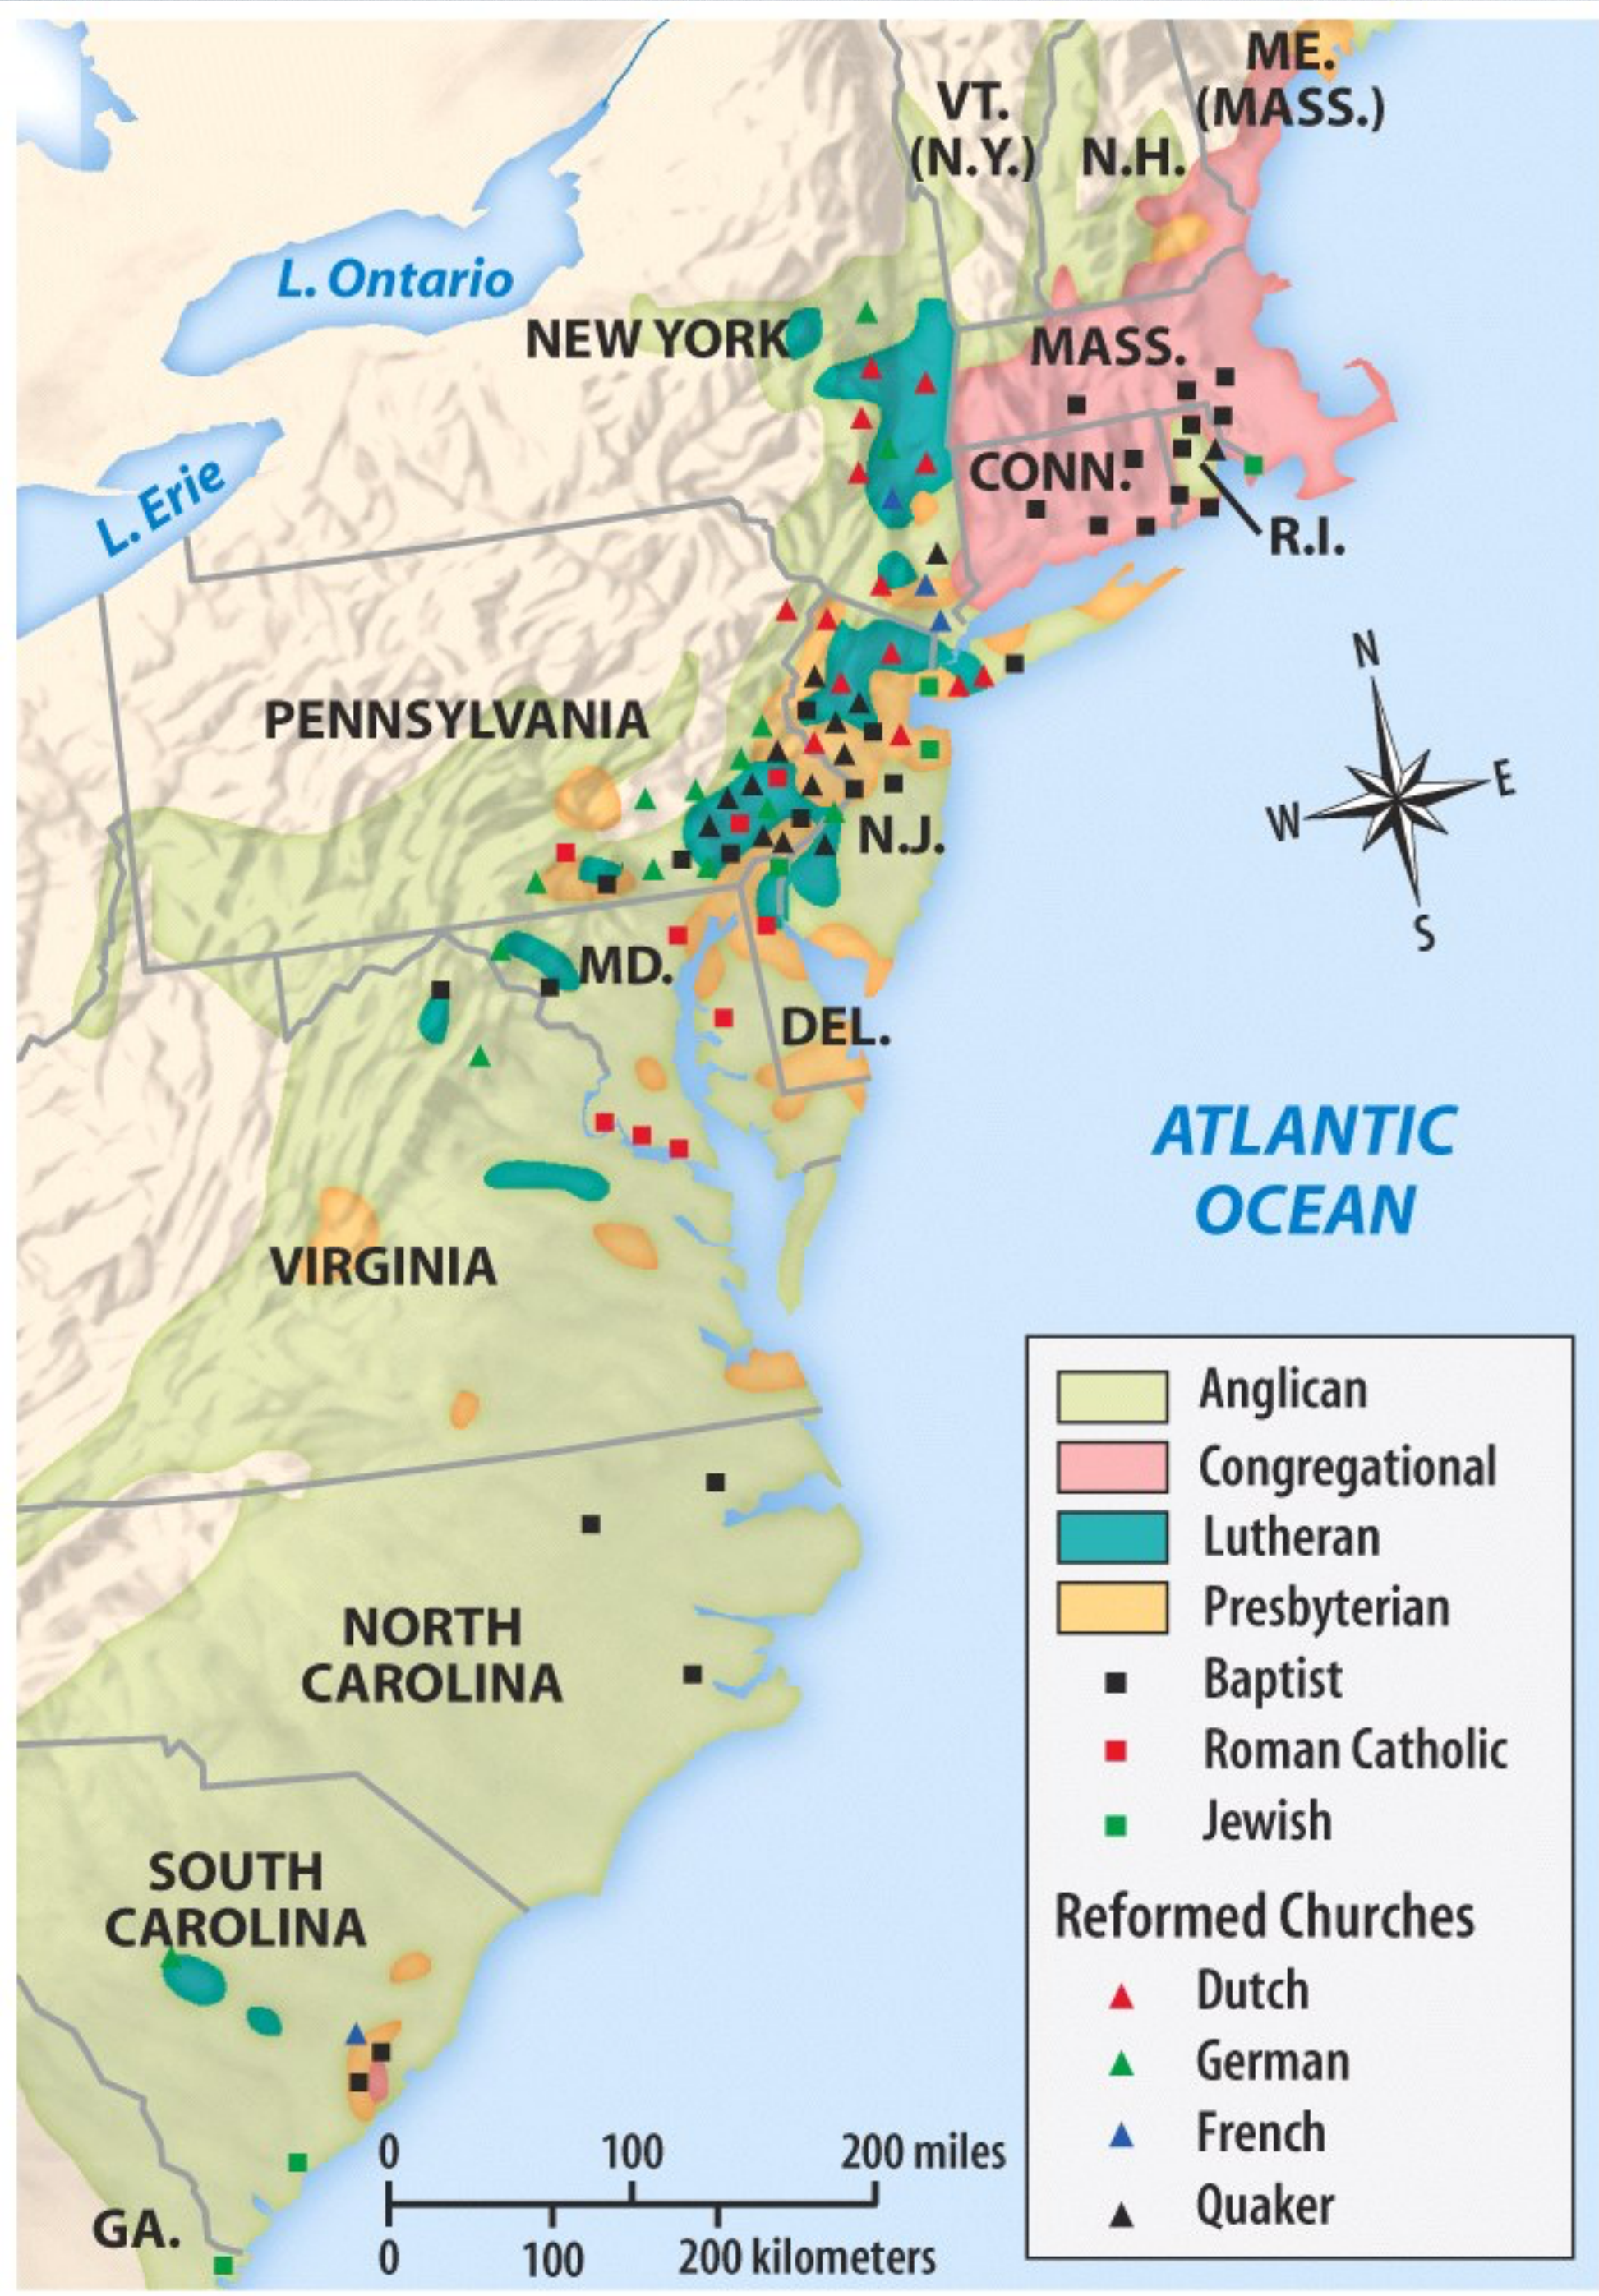

- Explain the impact of the Great Awakening.
- Identify the contributions of the Enlightenment on American political thought.

Homework

- Read and take notes on...
 - Ch 3, Sec 5 (p. 98-103) - due Mon, Sept 30
 - Ch 4, Sec 1 (p. 112-116) - due Mon, Oct 5
- Road to Revolution Test - Tues, Oct 15

The Great Awakening

The Great Awakening

RELIGIOUS
REBIRTH

The Great Awakening

RELIGIOUS
REBIRTH

JONATHAN EDWARDS

- “Fire and brimstone” preacher
- Used fear to intimidate
- Promised salvation to those who did as they were told

NUMBERS:

- Connecticut
- Delaware
- Georgia
- Maryland
- Massachusetts
- New Hampshire
- New Jersey
- New York
- North Carolina
- Pennsylvania
- Rhode Island
- South Carolina
- Virginia

LETTERS:

- Appalachian Mountains
- Boston
- Chesapeake Bay
- Delaware River
- New York City
- Philadelphia
- Saratoga
- Trenton
- Yorktown