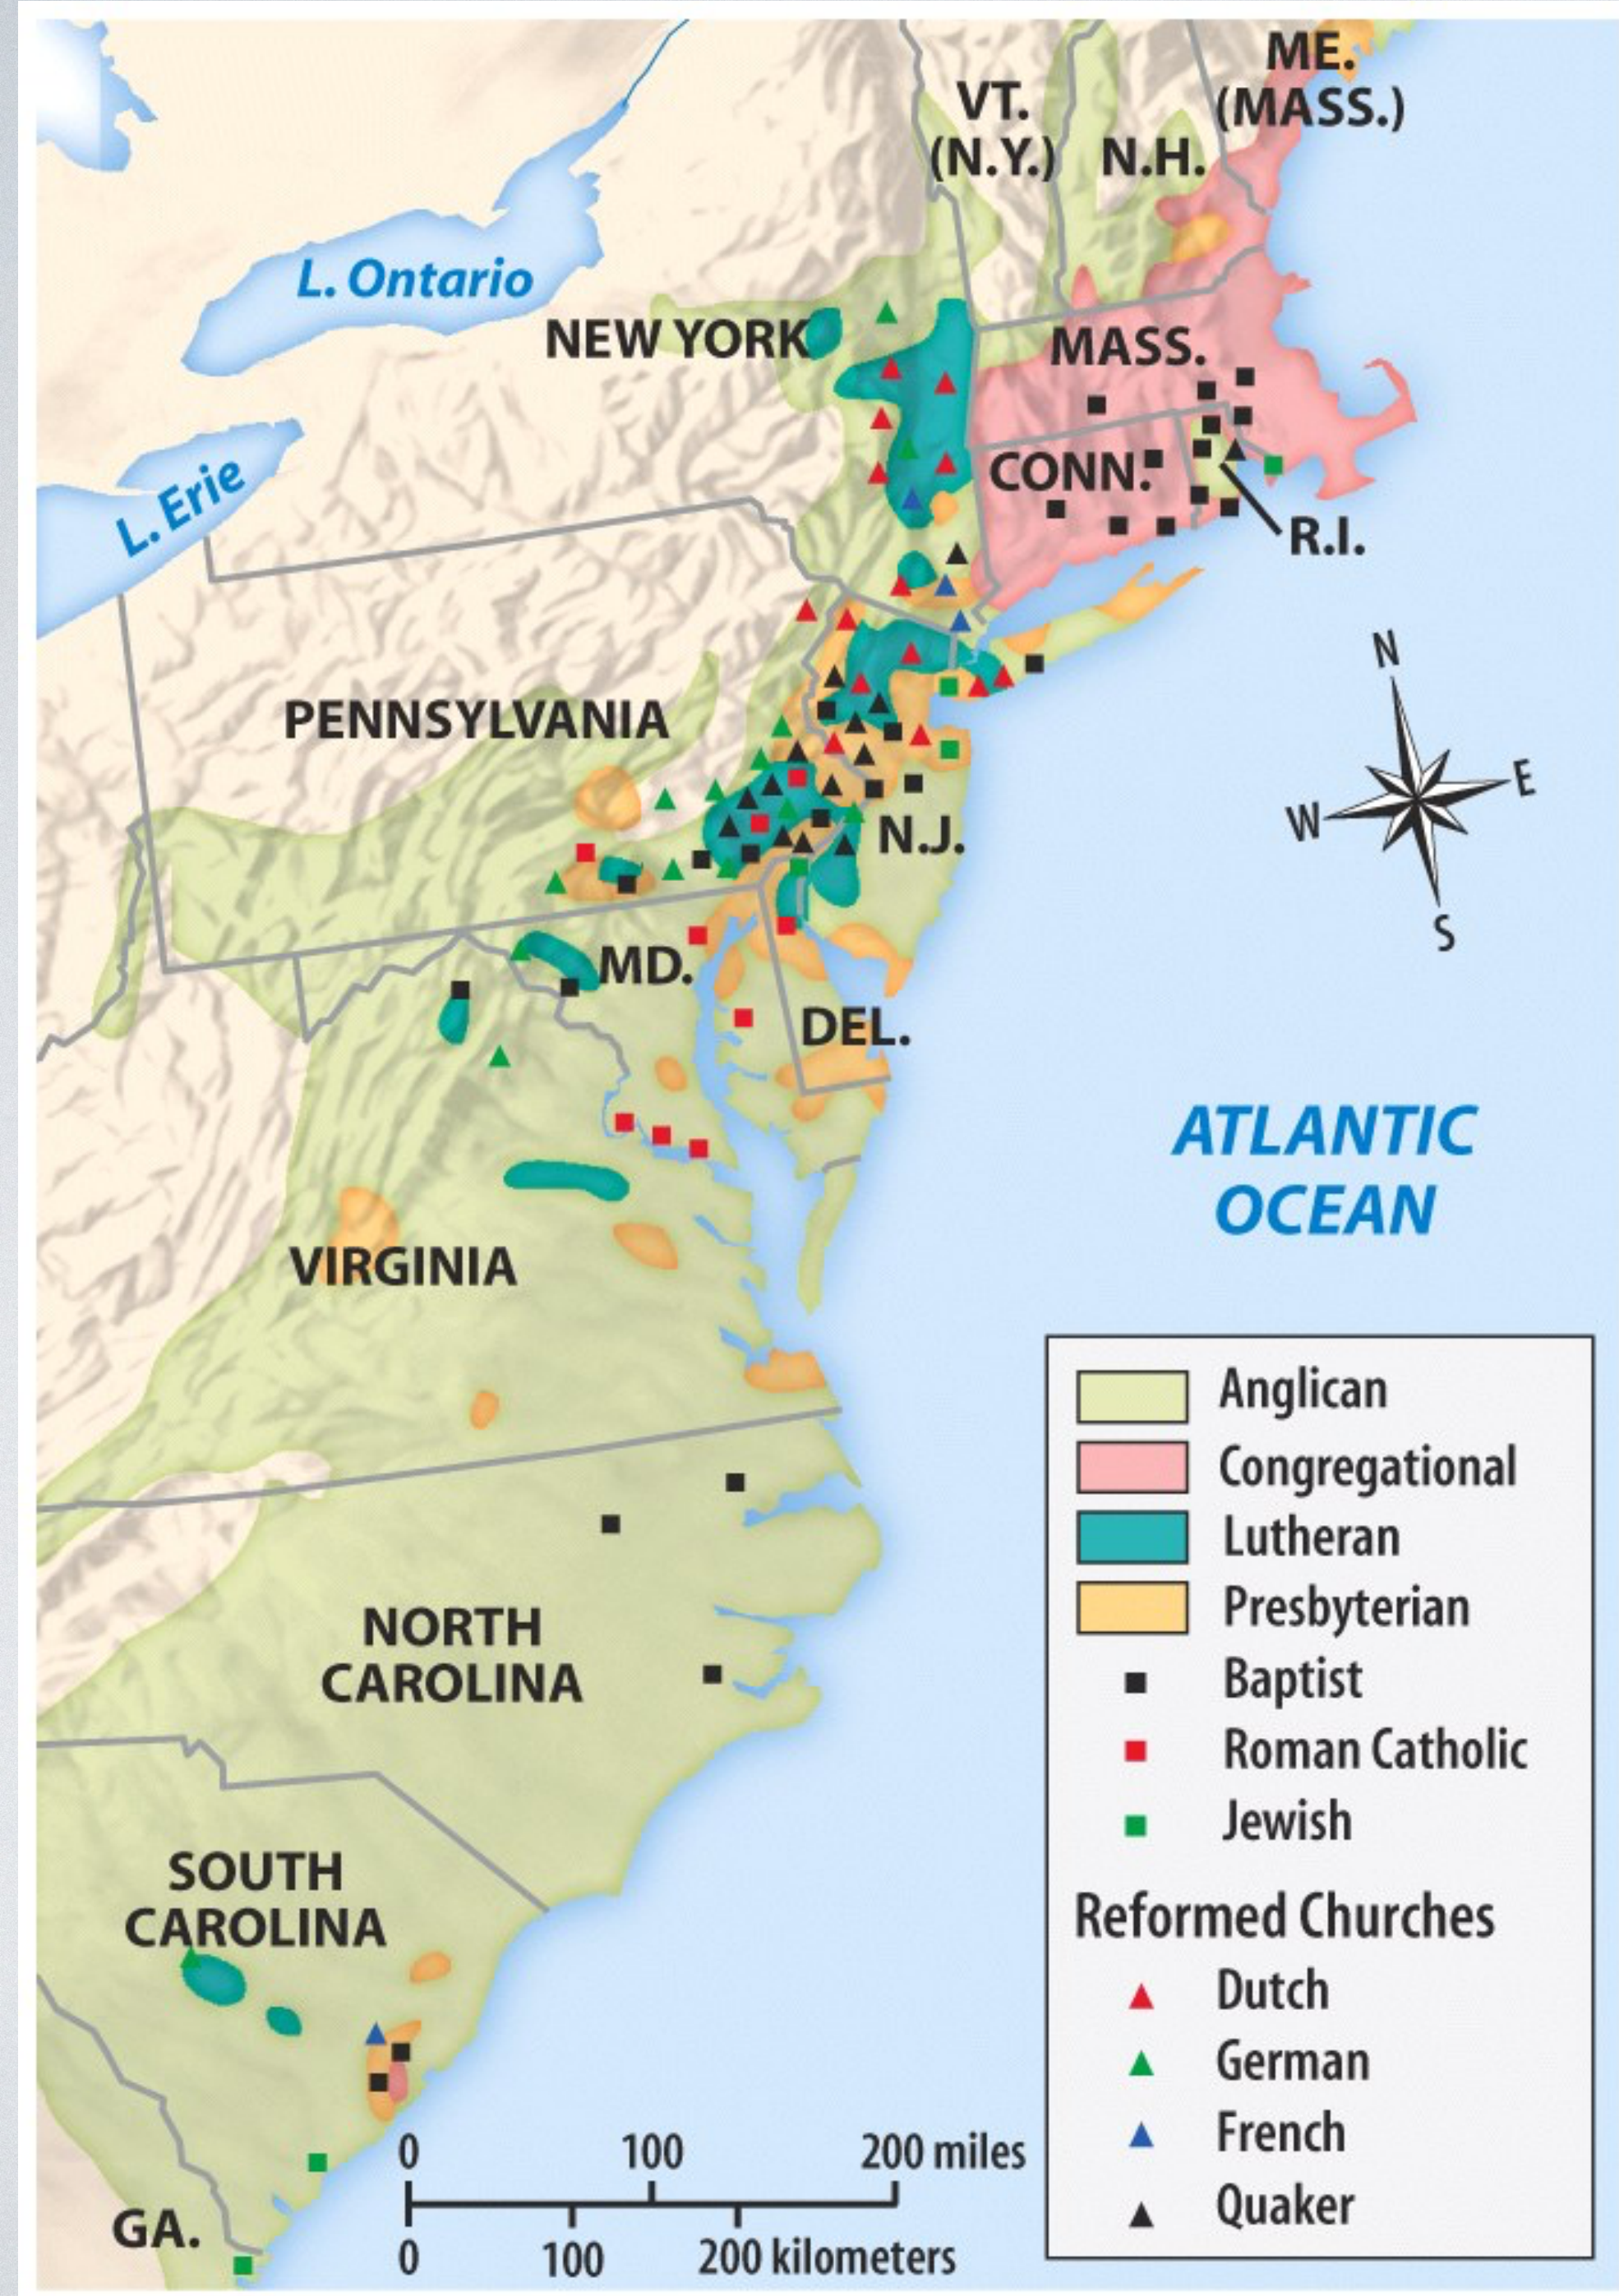

Task List

1. CHECK-IN and copy HW.
2. Pick up a new Focus Organizer
3. FOCUS: What is the difference between the Great Awakening and the Enlightenment? Who were the leaders of both movements?

Objectives

- Explain the impact of the Great Awakening.
- Identify the contributions of the Enlightenment on American political thought.

Homework

- Read and take notes on...
 - Ch 3, Sec 5 (p. 98-103) - due Mon, Sept 30
 - Ch 4, Sec 1 (p. 112-116) - due Mon, Oct 5
- Road to Revolution Test - Tues, Oct 15

The Great Awakening

The Great Awakening

RELIGIOUS
REBIRTH

The Great Awakening

RELIGIOUS
REBIRTH

JONATHAN EDWARDS

- “Fire and brimstone” preacher
- Used fear to intimidate
- Promised salvation to those who did as they were told

NUMBERS:

- Connecticut
- Delaware
- Georgia
- Maryland
- Massachusetts
- New Hampshire
- New Jersey
- New York
- North Carolina
- Pennsylvania
- Rhode Island
- South Carolina
- Virginia

LETTERS:

- Appalachian Mountains
- Boston
- Chesapeake Bay
- Delaware River
- New York City
- Philadelphia
- Saratoga
- Trenton
- Yorktown