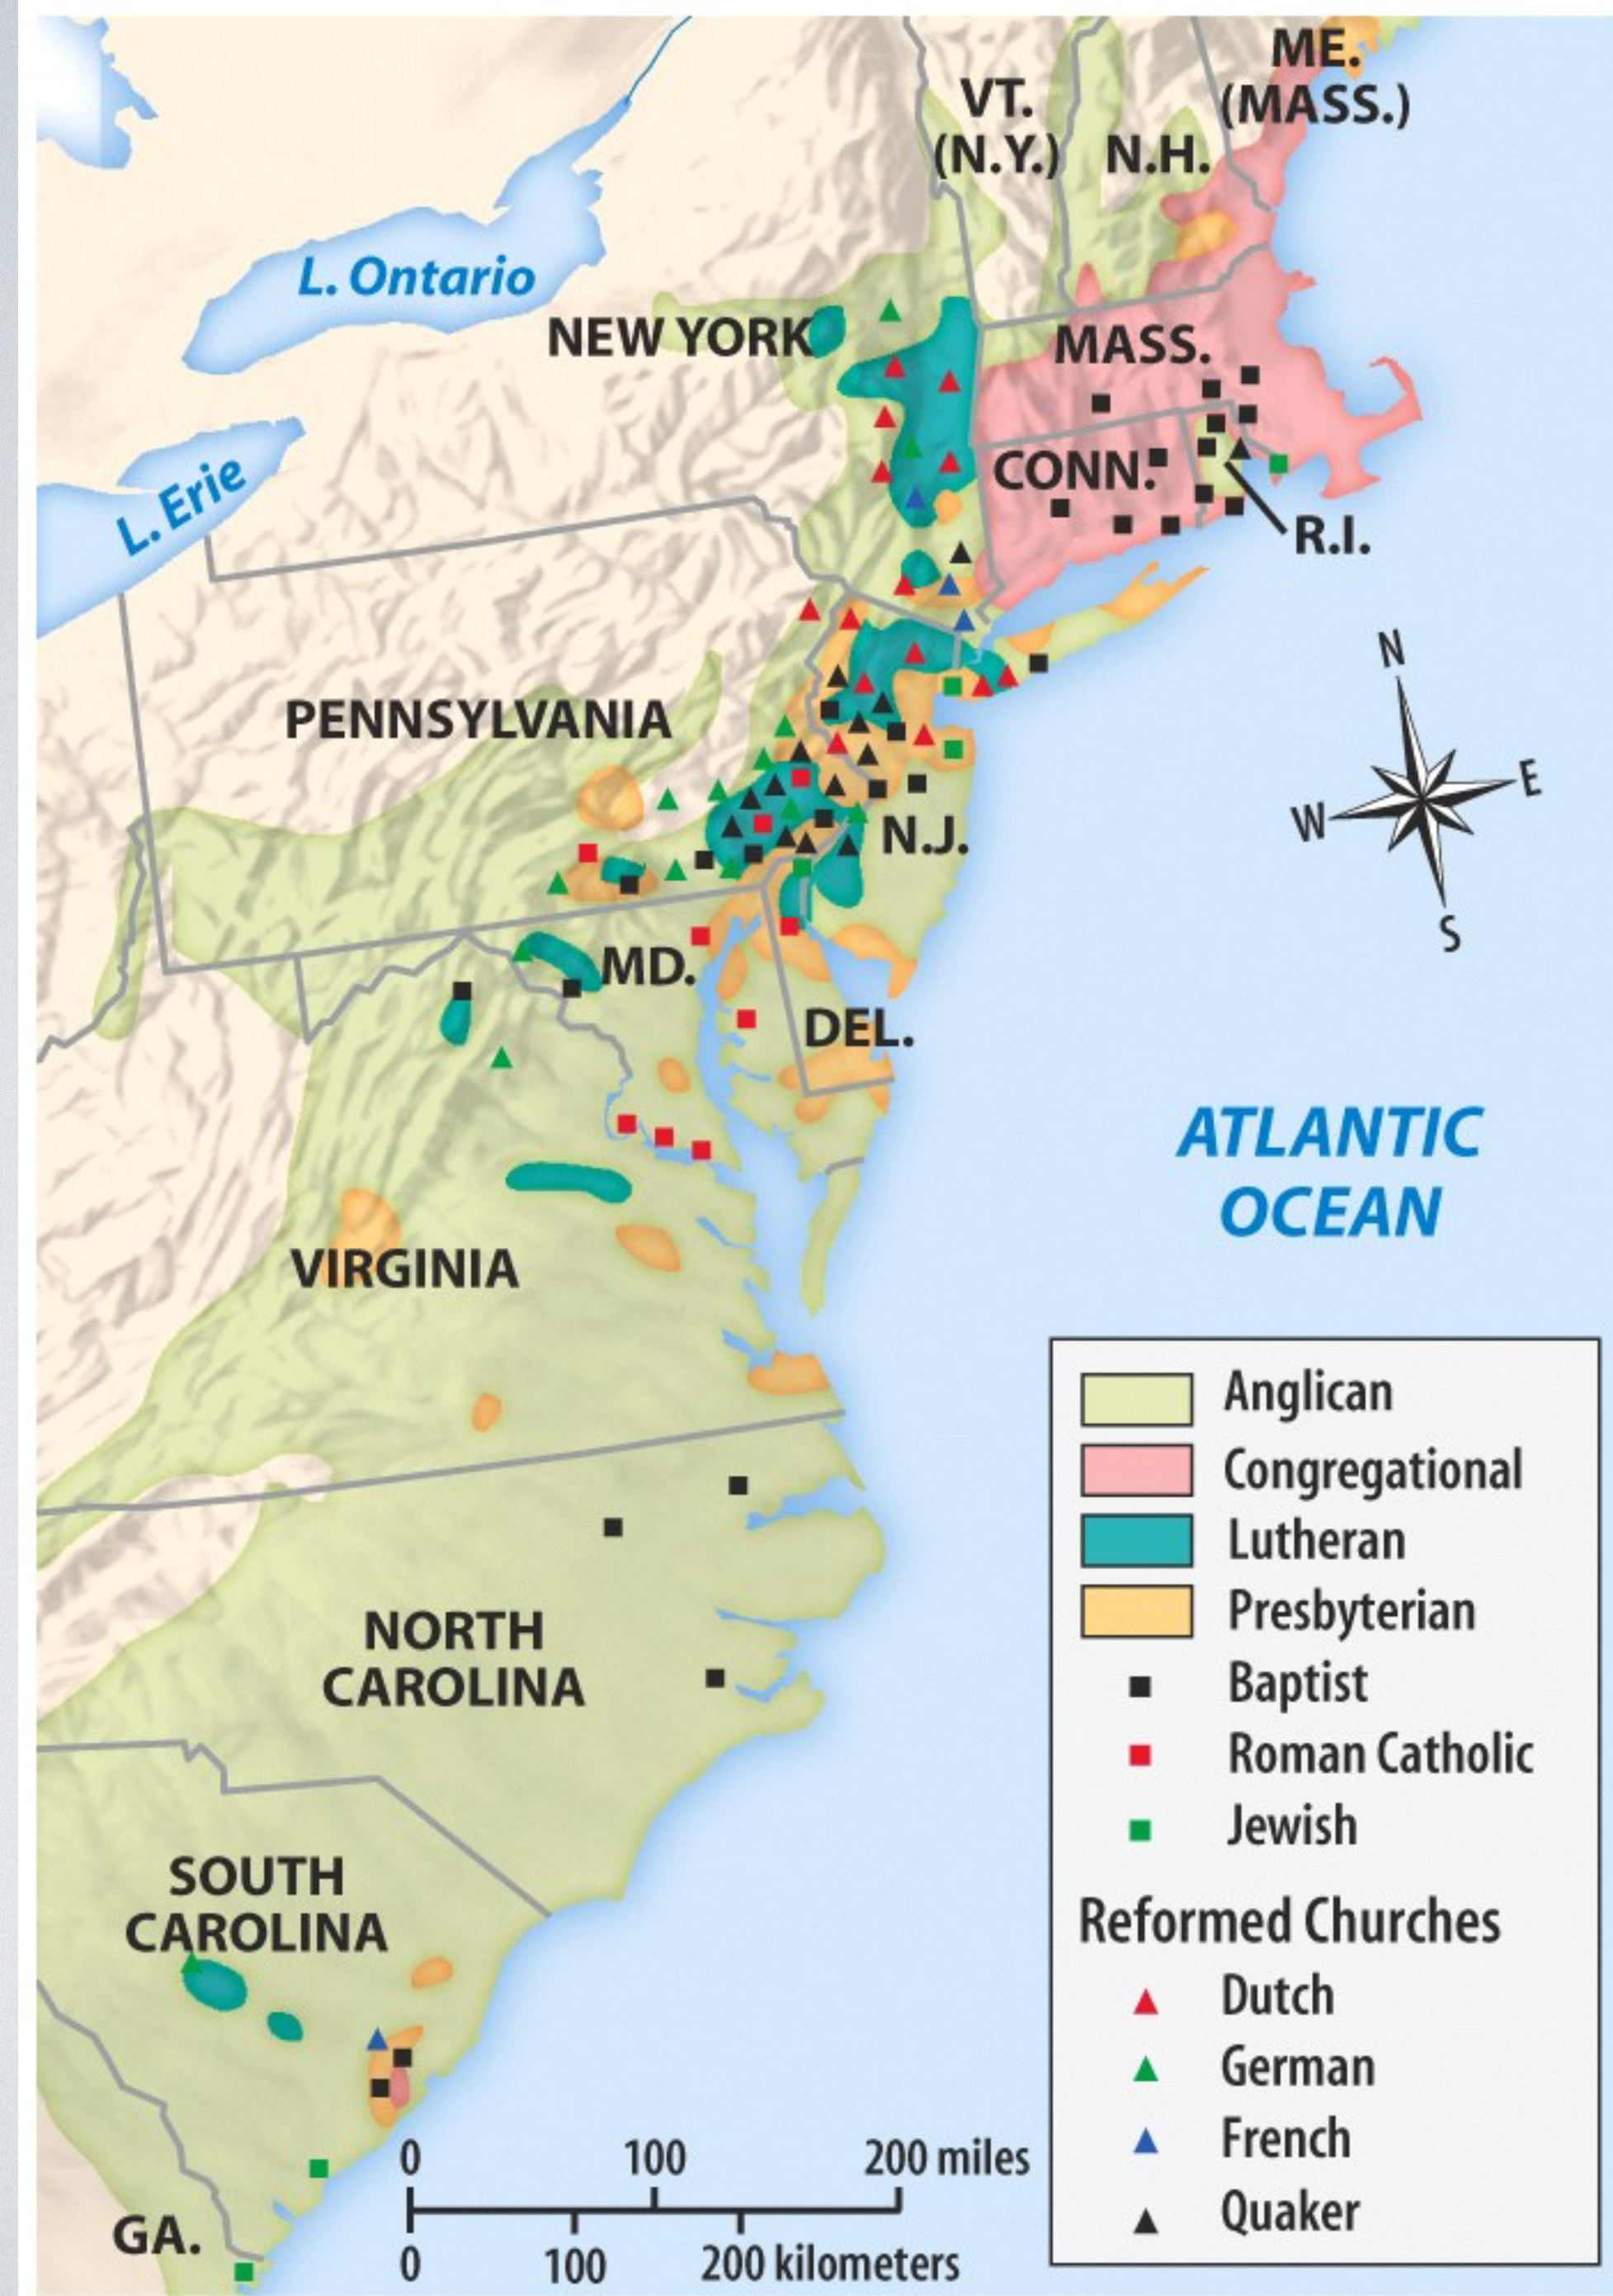

The Great Awakening

The Great Awakening

RELIGIOUS
REBIRTH

The Great Awakening

RELIGIOUS
REBIRTH

JONATHAN EDWARDS

- “Fire and brimstone” preacher
- Used fear to intimidate
- Promised salvation to those who did as they were told

The Great Awakening

RELIGIOUS
REBIRTH

JONATHAN EDWARDS

- “Fire and brimstone” preacher
- Used fear to intimidate
- Promised salvation to those who did as they were told

GEORGE WHITEFIELD

- Supported the belief that all people were good
- Emphasized spiritual equality

NUMBERS:

- Connecticut
- Delaware
- Georgia
- Maryland
- Massachusetts
- New Hampshire
- New Jersey
- New York
- North Carolina
- Pennsylvania
- Rhode Island
- South Carolina
- Virginia

LETTERS:

- Appalachian Mountains
- Boston
- Chesapeake Bay
- Delaware River
- New York City
- Philadelphia
- Saratoga
- Trenton
- Yorktown