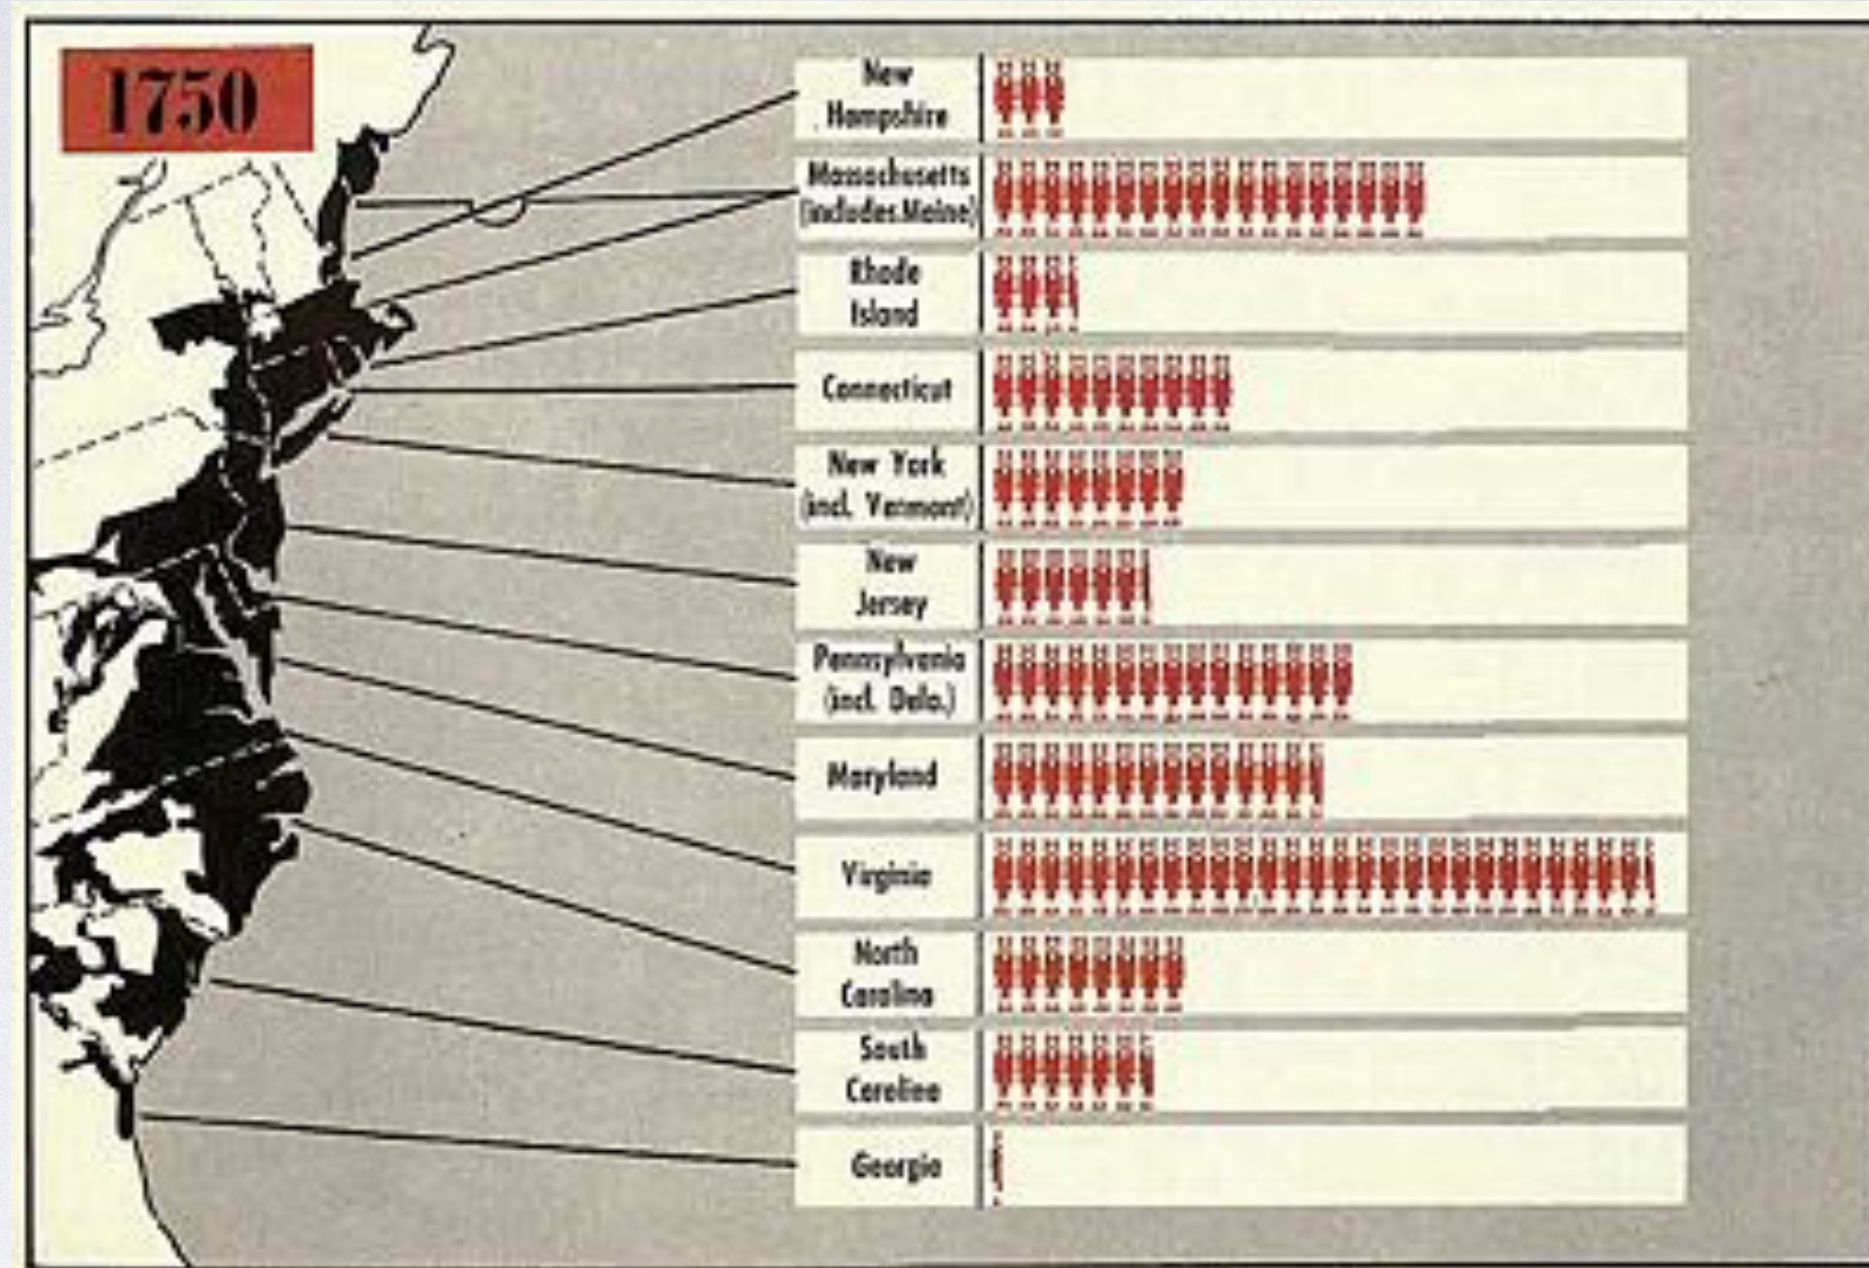

The Great Awakening

The Great Awakening

RELIGIOUS
REBIRTH

The Great Awakening

RELIGIOUS
REBIRTH

JONATHAN EDWARDS

- “Fire and brimstone” preacher
- Used fear to intimidate
- Promised salvation to those who did as they were told

NUMBERS:

- Connecticut
- Delaware
- Georgia
- Maryland
- Massachusetts
- New Hampshire
- New Jersey
- New York
- North Carolina
- Pennsylvania
- Rhode Island
- South Carolina
- Virginia

LETTERS:

- Appalachian Mountains
- Boston
- Chesapeake Bay
- Delaware River
- New York City
- Philadelphia
- Saratoga
- Trenton
- Yorktown